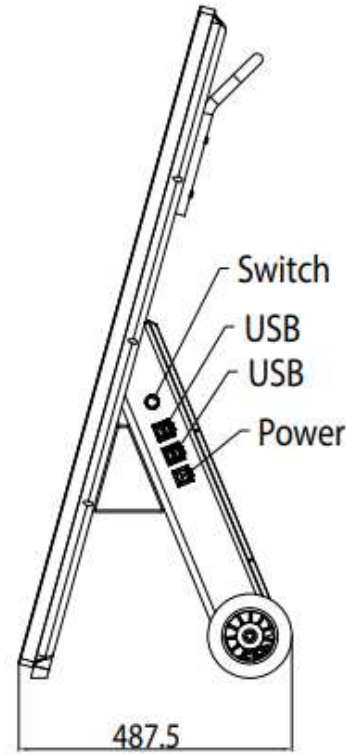

**digital A-board
can still be used
whilst being charged**

**upgraded unit
run from cloud based CMS**

**long battery life
provides decent
run-time circa 27hrs**

digital A-board

net weight 46.2 kgs

digital A-board - size