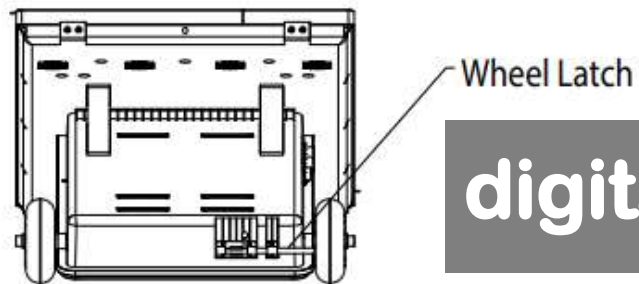

**digital A-board
can still be used
whilst being charged**

**upgraded unit
run from cloud based CMS**

**long battery life
provides decent
run-time circa 27hrs**

digital A-board

net weight 46.2 kgs

digital A-board - size