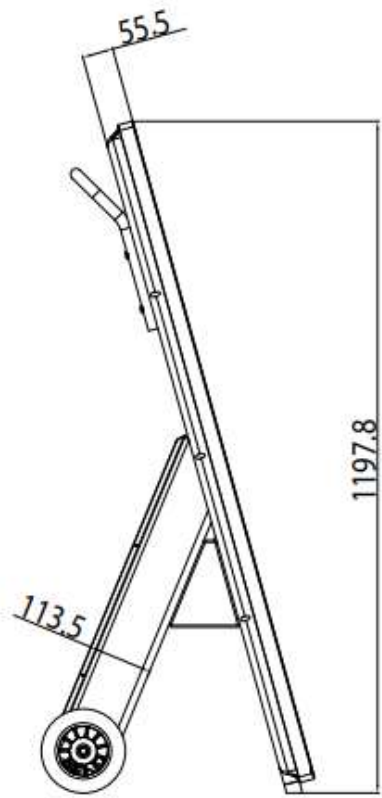

**digital A-board
can still be used
whilst being charged**

**upgraded unit
run from cloud based CMS**

**long battery life
provides decent
run-time circa 27hrs**

digital A-board

net weight 46.2 kgs

digital A-board - size