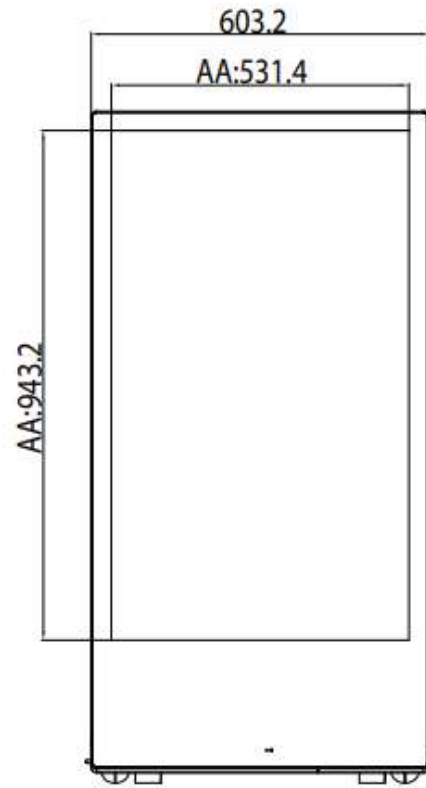

**digital A-board
can still be used
whilst being charged**

**upgraded unit
run from cloud based CMS**

**long battery life
provides decent
run-time circa 27hrs**

digital A-board

net weight 46.2 kgs

digital A-board - size