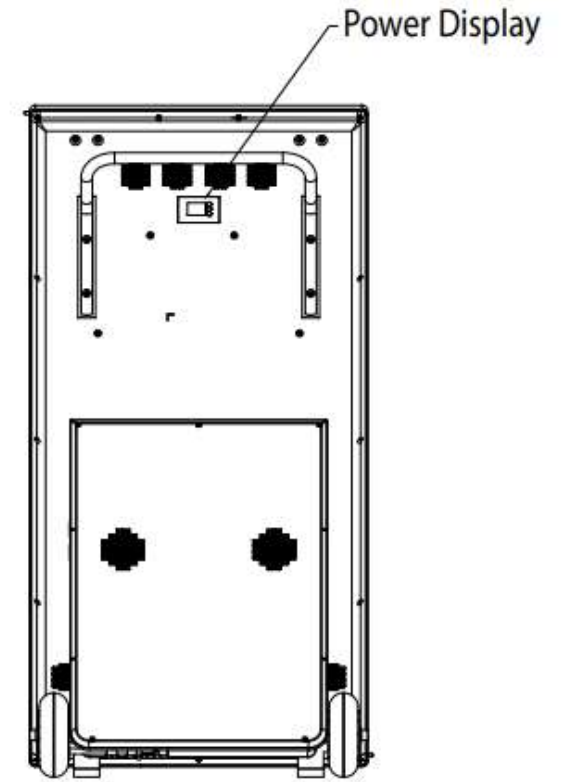

net weight 46.2 kgs

digital A-board - size